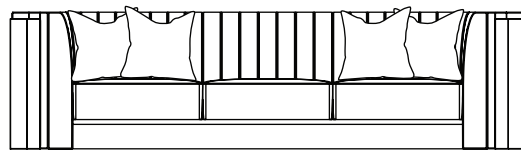

CABINETS & BOOKCASES

ALGERONE | sofa

100cm  
39,4"

84cm  
33,1"

316cm  
142,1"

43cm  
16,9"

70cm  
27,6"

70cm  
27,6"

## DIMENSIONS

Height: 84cm | 33,1"  
Length: 316cm | 142,1"  
Depth: 100cm | 39,4"  
Seat Height: 43cm | 16,9"  
Seat Depth: 70cm | 27,6"