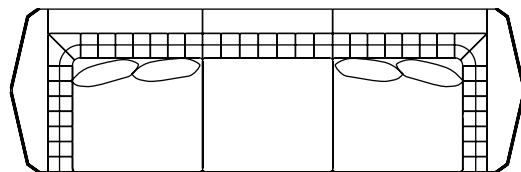

CABINETS & BOOKCASES

ALGERONE | sofa

100cm  
39,4"

84cm  
33,1"

316cm  
142,1"

43cm  
16,9"

70cm  
27,6"

70cm  
27,6"

## DIMENSIONS

Height: 84cm | 33,1"  
Length: 316cm | 142,1"  
Depth: 100cm | 39,4"  
Seat Height: 43cm | 16,9"  
Seat Depth: 70cm | 27,6"