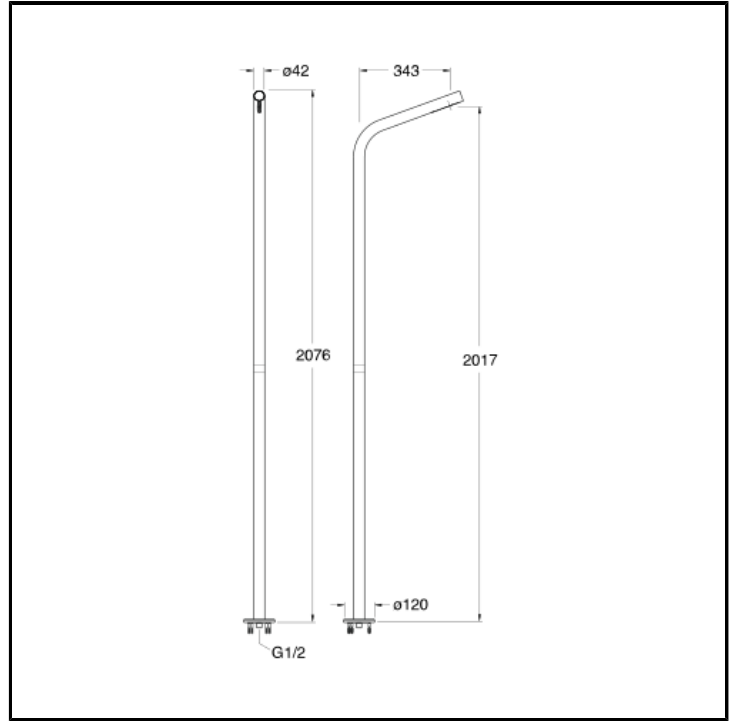

Floor mounted one-water shower column, ground fixing and water supply system. To combine with a mixer

FINITURE

Brushed stainless steel AISI

COMMAND

- Monowater

INSTALLATION

- Floor

TPOLOGY