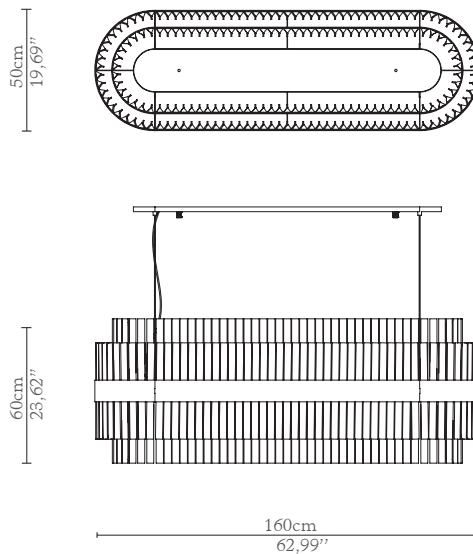

## DIMENSIONS

Cord Height: Adjustable with  
200cm | 78,74"

Height: 60cm | 23,62"  
Length: 160cm | 62,99"  
Depth: 50cm | 19,69"

## WEIGHT

Aprox: 50kg | 110,23lbs

## PACKAGING

Volume: 0,77m<sup>3</sup> | 27,2ft<sup>3</sup>  
Weight: 60g | 132,28lbs