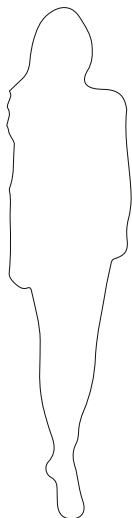

CABINETS & BOOKCASES

LIBERTY SNOOKER | suspension

## DIMENSIONS

Cord Height: Adjustable with  
200cm | 78,74"

Height: 60cm | 23,62"  
Length: 160cm | 62,99"  
Depth: 50cm | 19,69"