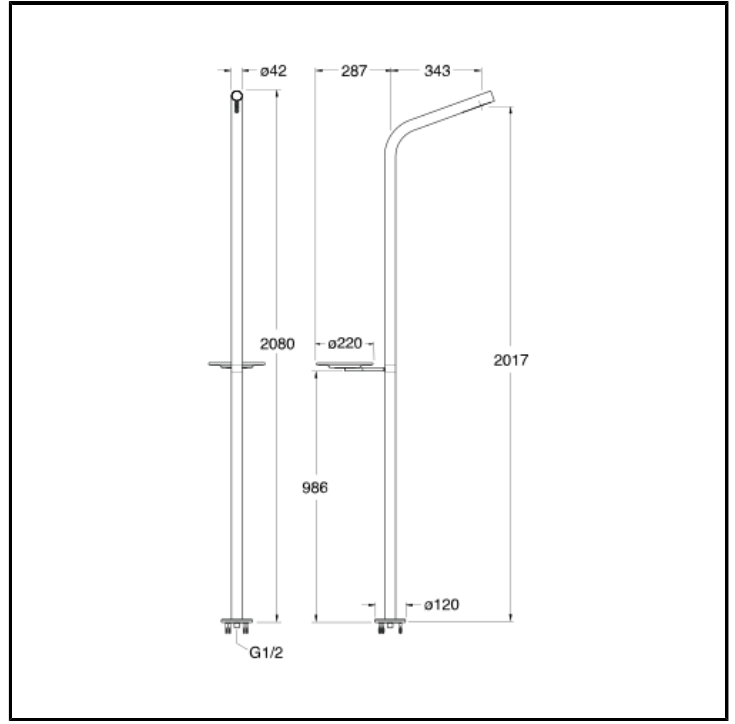

Floor mounted one-water shower column with swivel accessory, ground fixing and water supply system. To combine with a mixer

FINITURE

Brushed stainless steel AISI

COMMAND

- Monowater

INSTALLATION

- Floor

TPOLOGY