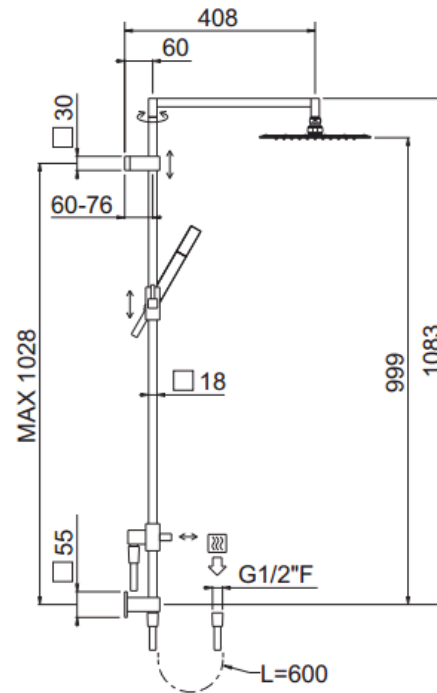

## TECHNICAL INFORMATION

Turning square shower column with adjustable mounting with articulated shower holder, external holder with 60 cm PVC flexible hose, adjustable upper holder and diverter. Non-liming square ultra-thin shower head 300x300 in stainless steel. Brass non-liming inspectable one jet square shower. PVC smooth double anti-torsion flexible hose cm 150. CHROME

## SPARE PARTS

## TECHNICAL DRAWING