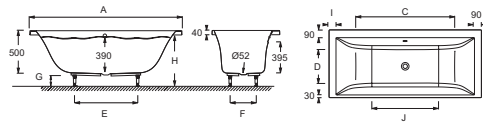

Technical drawing

Mm	E60342	E60270	E60268	E60341	E60268	E60340
A	1997⁻³	1900⁻³	1800⁻³	1697⁻³	1700⁻³	1697⁻³
B	1000⁻³	900⁻³	800⁻³	800⁻³	750⁻³	700⁻³
C	1350	1240	1140	1040	1040	1040
D	695	595	495	495	395	395
E	900	900	740	580	580	580
F	450	350	250	250	250	180
G mini/maxi	115/179	130/185	134/185	120/184	133/193	120/184
H mini/maxi	604/668	600/660	596/647	600/663	595/655	602/666
I	80	90	75	80	80	80
J	1040	840	740	740	740	740

Product Specification: Bath 170 x 80 cm. E60341. Collection: EVOK. DIMENSIONS: 170 x 80 x 50 cm. WEIGHT: 22 kg. MATERIAL: Acrylic. INSTALLATION TYPE: Drop-in. VOLUME (L): 242/172. SHAPE: Rectangular. WASTE DIAMETER: 5,2 cm. FEET: Supplied. STEP: Not supplied. WASTE : Not supplied. OPTIONAL COORDINATING PANEL: Yes. OPTIONAL COORDINATING BATHTHSCREEN: Yes. BATH WELL LENGTH: 104 cm. BATH WELL WIDTH: 49.5 cm. TWO-PERSON BATH: No. CAN BE EQUIPPED WITH A WHIRLPOOL SYSTEM: Yes. GUARANTEE: 10 years. OPTIONAL: Headrest. SUPPLIED WITH: Adjustable Quick clip feet. BOTTOM DIMENSIONS: 104 x 49.5 cm. Available with whirlpool system.

*Due to possible variations in computer and printer calibrations, technical factors and certain finish characteristics, the colors you see may not accurately portray the actual colors and are provided as a guide only.