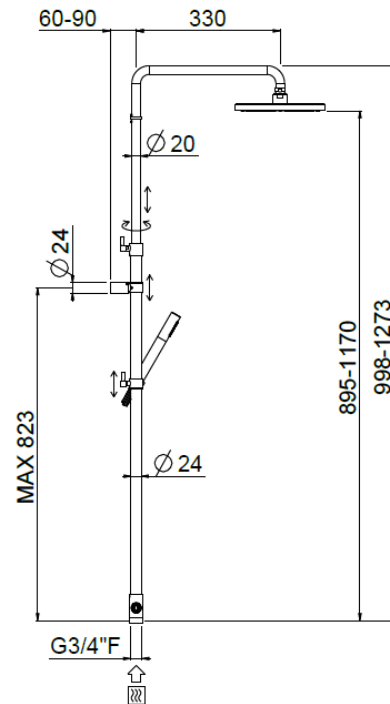

Bridge telescopic 3/4" connection

Bridge telescopic 3/4" connection, Stick shower head
30679X-CRX

TECHNICAL INFORMATION

Bridge turning shower column with adjustable mounting with articulated shower holder, 3/4" connection, adjustable upper holder and diverter. Non-liming inspectable round shower head Ø300 in chromed stainless steel. Brass non-liming inspectable one jet round shower. PVC smooth double anti-torsion flexible hose cm 150. CHROME

Flow rate:

? Doccia o soffione?

FEATURES

Rain jet

Non-liming

adjustable telescopic shower column

double anti-torsion

PICTURE

TECHNICAL DRAWING

SPARE PARTS

FINISHINGS