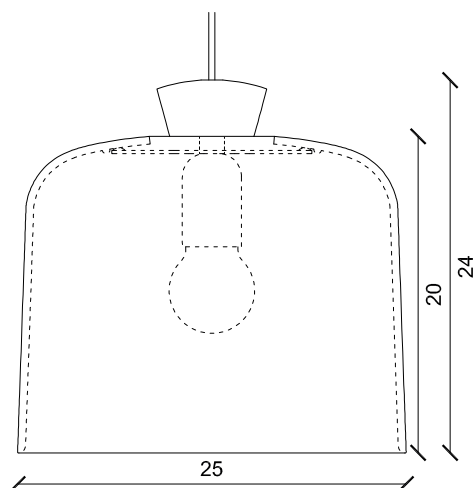

FUSE BIG

EXFUSEG/CO-EXFUSEG/GR-EXFUSEG/BI-EXFUSEGAR/CO-EXFUSEGAR/GR-EXFUSEGAR/BI

DESIGN BY

Note Design Studio

DESCRIPTION

Pendant light
useful info :
LED E27 max 5 W
energy saving bulb E27 max9-13 W
incandescent light E27 max40w
STANDARD CABLE: 2 m

MODULE DIMENSION

cm Ø25xH24

MATERIAL

Materials: ceramic, ash wood

COLORS

- coral with gray cable
- gray with gray cable
- white with gray cable
- coral with orange cable
- gray with orange cable
- white with orange cable

CE IP20

220-240 V -50/60 Hz
FBT E27 1 x MAX 40 W