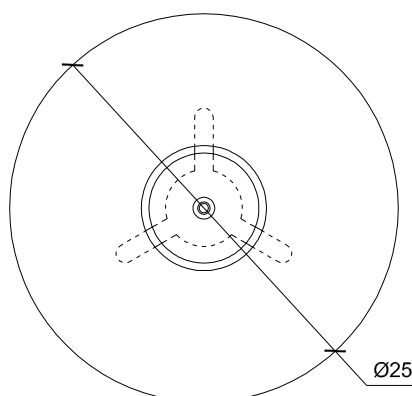

FUSE BIG

EXFUSEG/CO-EXFUSEG/GR-EXFUSEG/BI-EXFUSEGAR/CO-EXFUSEGAR/GR-EXFUSEGAR/BI

DESIGN BY

Note Design Studio

DESCRIPTION

Pendant light
useful info :
LED E27 max 5 W
energy saving bulb E27 max9-13 W
incandescent light E27 max40w
STANDARD CABLE: 2 m

MODULE DIMENSION

cm Ø25xH24

MATERIAL

Materials: ceramic, ash wood

COLORS

- coral with gray cable
- gray with gray cable
- white with gray cable
- coral with orange cable
- gray with orange cable
- white with orange cable

CE IP20

220-240 V -50/60 Hz
FBT E27 1 x MAX 40 W