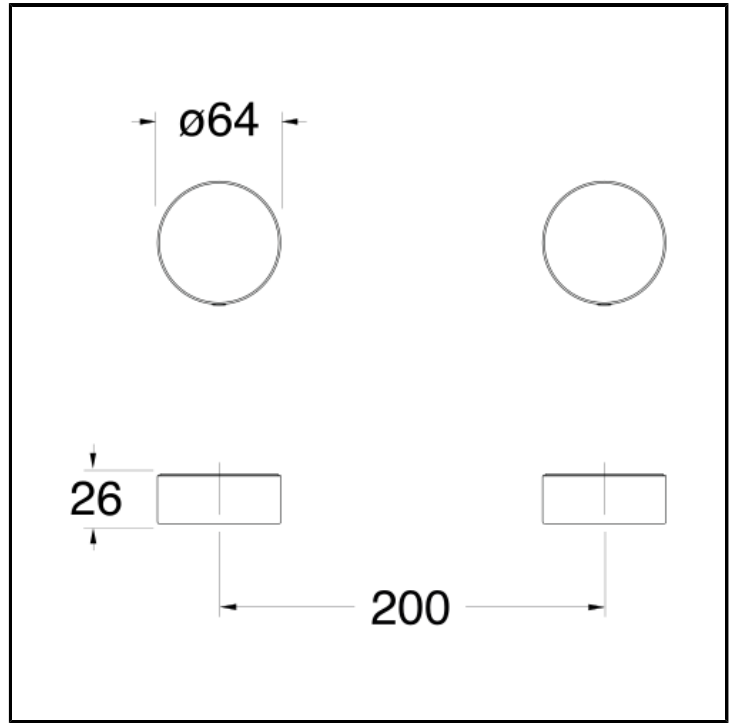

Shower mixer external parts for CRICS233 (side controls)

FINITURE

 Brushed stainless steel AISI

COMMAND

- Bicomando

INSTALLATION

- Wall

TPOLOGY