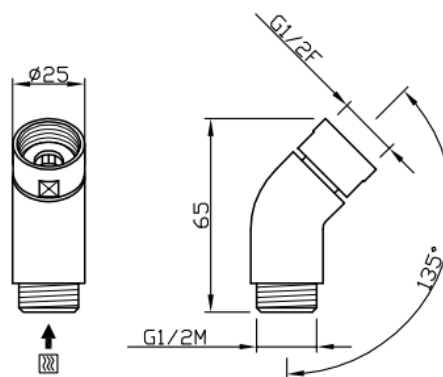

Curva

Brass elbow 1/2"MF with smooth nut
33675-CR

TECHNICAL INFORMATION

Brass elbow 1/2"FM with smooth turning nut. CHROME

FEATURES

PICTURE

SPARE PARTS

TECHNICAL DRAWING