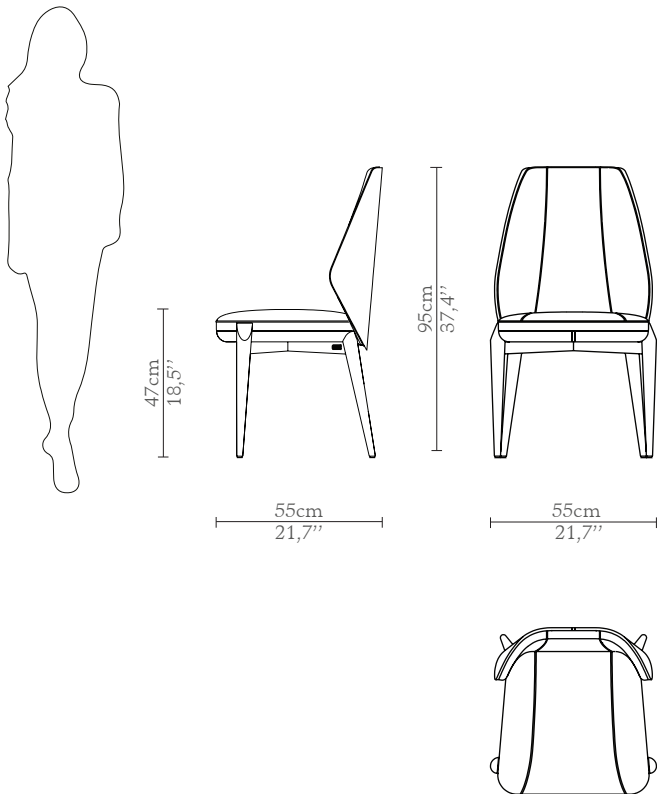

CABINETS & BOOKCASES

ALGERONE | dining chair

DIMENSIONS

Height: 95cm | 37,4''
Length: 55cm | 21,7''
Depth: 55cm | 21,7''
Seat Height: 47cm | 18,5''
Seat Depth: 47cm | 18,5''

MATERIALS

Body: Brass, Leather & Wood

STANDARD FINISHES

Body: Gold plated, Grey synthetic leather, Black lacquer & Glossy Eucalipto Frise Veneer

WEIGHT

Aprox: 20kg | 44,1lbs

PACKAGING

Volume: 0,38m³ | 13,4ft³
Weight: 25kg | 55,1lbs