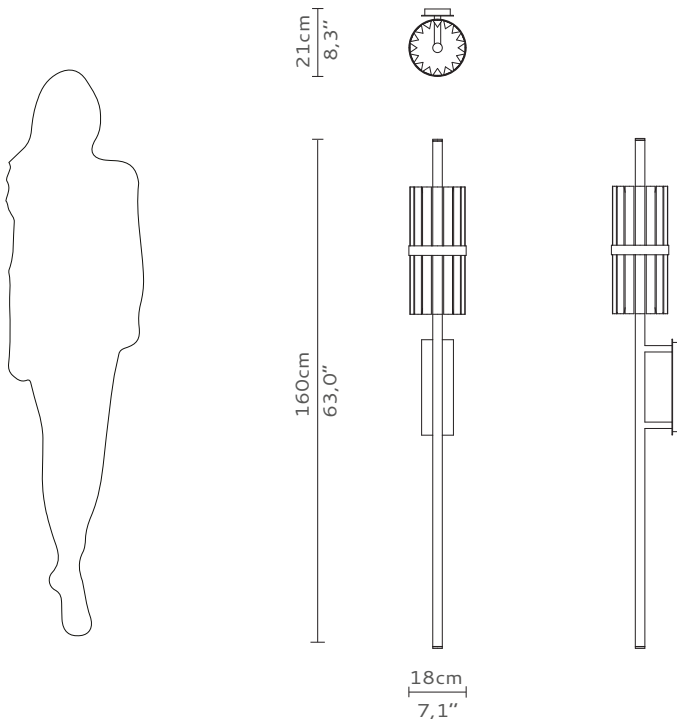

CABINETS & BOOKCASES

LIBERTY TORCH | wall

DIMENSIONS

Height: 160cm | 63,0"

Length: 18cm | 7,1"

Depth: 21cm | 8,3"

MATERIALS

Body: Brass & Crystal glass

STANDARD FINISHES

Body: Gold plated & Clear crystal

WEIGHT

Aprox: 10kg | 22,05lbs

BULBS

6 x g9 Halogen Bulbs (40W max) *USA not included

Voltage: 220-240V

PACKAGING

Volume: 0,11m³ | 3,88ft³

Weight: 20kg | 44,09lbs