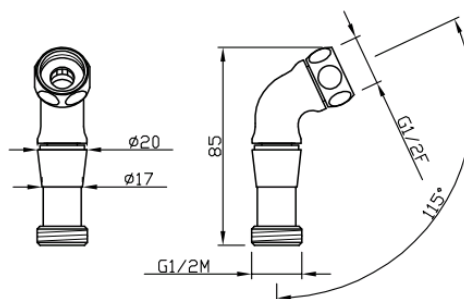

FINISHINGS