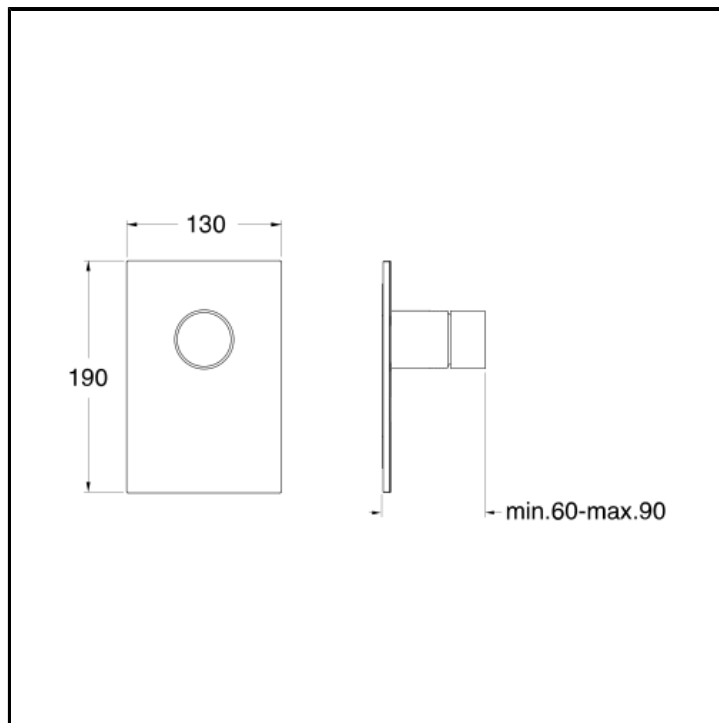

Shower mixer external parts for CRICS535