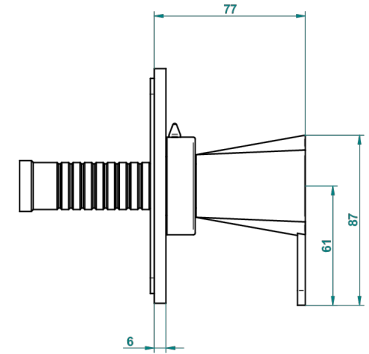

МЕТАМОРФОЗЕ С РУКОЯТКАМИ

G6B-48M2SB

Trim for wall mounted diverter, 2 ways - ref. 48M2 and 3 ways - ref. 49M3

THG[®]
PARIS

6 pastilles inclus / 6 pads included

Garniture compatible avec les inverseurs ci-dessous

Trim compatible with the diverters below

48M2SPSA
48M2SPUSA
48M2SPSA/W

48M2SOA
48M2SOUSA
48M2SOA/W

49M3SPSA
49M3SPSUSA
49M3SPSA/W

Tube / Pipe Joint Plaque / Seal Plate

28/09/2017

ХАРАКТЕРИСТИКИ

- Metamorphose с рукоятками
- Trim for wall mounted diverter, 2 ways - ref. 48M2 and 3 ways - ref. 49M3

СВЯЗАННЫЕ ТОВАРНЫЕ ПОЗИЦИИ

- Ref. G00-48M2SOA Wall mounted 3-way diverter with ceramic cartridge for concealed installation- 1 inlet 3/4" and 2 outlets 1/2" without stop position, without trim
- Ref. G00-48M2SPSA Wall mounted 3-way diverter with ceramic cartridge for concealed installation, 1 inlet 3/4" and 2 outlets 1/2" with stop position, without trim
- Ref. G00-49M3SPSA Wall mounted 4-way diverter with ceramic cartridge for concealed installation- 1 inlet 3/4" and 3 outlets 1/2" with stop position, without trim