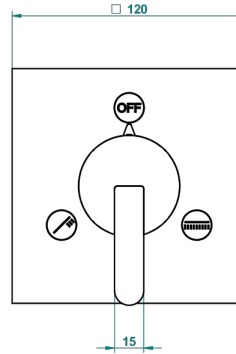

МЕТАМОРФОЗЕ С РУКОЯТКАМИ

G6B-48M2SB

Trim for wall mounted diverter, 2 ways - ref. 48M2 and 3 ways - ref. 49M3

THG[®]
PARIS

6 pastilles inclus / 6 pads included

Garniture compatible avec les inverseurs ci-dessous

Trim compatible with the diverters below

48M2SPSA
48M2SPUSA
48M2SPSA/W

48M2SOA
48M2SOUSA
48M2SOA/W

49M3SPSA
49M3SPSUSA
49M3SPSA/W

Tube / Pipe Joint Plaque / Seal Plate

28/09/2017

ХАРАКТЕРИСТИКИ

- Metamorphose с рукоятками
- Trim for wall mounted diverter, 2 ways - ref. 48M2 and 3 ways - ref. 49M3

СВЯЗАННЫЕ ТОВАРНЫЕ ПОЗИЦИИ

- Ref. G00-48M2SOA Wall mounted 3-way diverter with ceramic cartridge for concealed installation- 1 inlet 3/4" and 2 outlets 1/2" without stop position, without trim
- Ref. G00-48M2SPSA Wall mounted 3-way diverter with ceramic cartridge for concealed installation, 1 inlet 3/4" and 2 outlets 1/2" with stop position, without trim
- Ref. G00-49M3SPSA Wall mounted 4-way diverter with ceramic cartridge for concealed installation- 1 inlet 3/4" and 3 outlets 1/2" with stop position, without trim