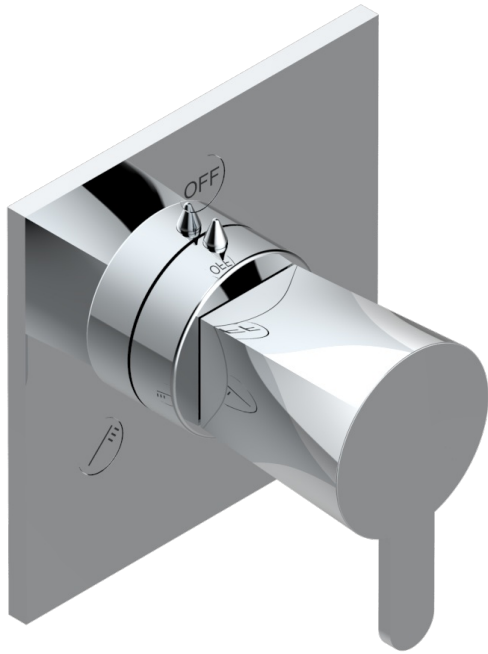

МЕТАМОРФОЗЕ С РУКОЯТКАМИ

G6B-48M2SB

Trim for wall mounted diverter, 2 ways - ref. 48M2 and 3 ways - ref. 49M3

THG[®]
PARIS

6 pastilles inclus / 6 pads included

Garniture compatible avec les inverseurs ci-dessous

Trim compatible with the diverters below

48M2SPSA
48M2SPUSA
48M2SPSA/W

48M2SOA
48M2SOUSA
48M2SOA/W

49M3SPSA
49M3SPSUSA
49M3SPSA/W

Tube / Pipe Joint Plaque / Seal Plate

28/09/2017

ХАРАКТЕРИСТИКИ

- Metamorphose с рукоятками
- Trim for wall mounted diverter, 2 ways - ref. 48M2 and 3 ways - ref. 49M3

СВЯЗАННЫЕ ТОВАРНЫЕ ПОЗИЦИИ

- Ref. G00-48M2SOA Wall mounted 3-way diverter with ceramic cartridge for concealed installation- 1 inlet 3/4" and 2 outlets 1/2" without stop position, without trim
- Ref. G00-48M2SPSA Wall mounted 3-way diverter with ceramic cartridge for concealed installation, 1 inlet 3/4" and 2 outlets 1/2" with stop position, without trim
- Ref. G00-49M3SPSA Wall mounted 4-way diverter with ceramic cartridge for concealed installation- 1 inlet 3/4" and 3 outlets 1/2" with stop position, without trim