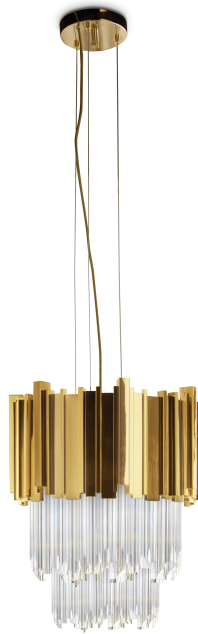

LUXXU

MODERN DESIGN & LIVING

LIGHTING

UPHOLSTERY

TABLES

CONSOLES

SIDEBOARDS

MIRRORS

CABINETS & BOOKCASES

EMPIRE SMALL II | pendant

DIMENSIONS

Height: 50cm | 19,69"

Diam: 40cm | 15,75"

Cord Height: Adjustable with 200
cm | 78,74"

MATERIALS

Body: Brass & Crystal Glass

STANDARD FINISHES

Body: Gold plated

WEIGHT

Aprox: 7kg | 15,43lbs

BULBS

3x g9 Halogen Bulbs (40W
max)*USA not included

Voltage: 220-240V

PACKAGING