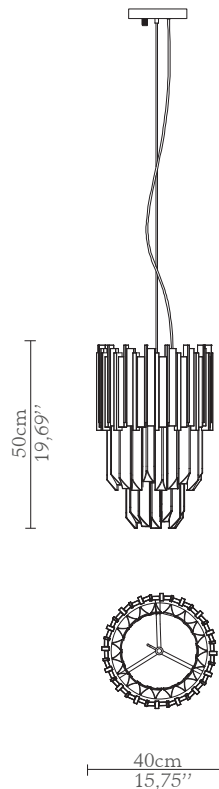

CABINETS & BOOKCASES

EMPIRE SMALL II | pendant

DIMENSIONS

Height: 50cm | 19,69"

Diam: 40cm | 15,75"

Cord Height: Adjustable with 200
cm | 78,74"

MATERIALS

Body: Brass & Crystal Glass

STANDARD FINISHES

Body: Gold plated

WEIGHT

Aprox: 7kg | 15,43lbs

BULBS

3x g9 Halogen Bulbs (40W
max)*USA not included

Voltage: 220-240V

PACKAGING

Volume: 0,16m³ | 5,65t³

Weight: 12kg | 26,46lbs