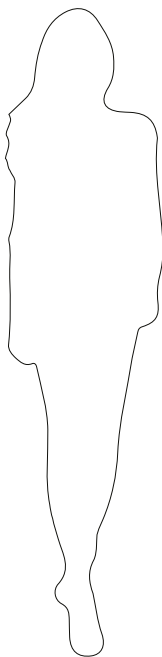

CABINETS & BOOKCASES

EMPIRE SMALL II | pendant

DIMENSIONS

Height: 50cm | 19,69"

Diam: 40cm | 15,75"

Cord Height: Adjustable with 200
cm | 78,74"

MATERIALS

Body: Brass & Crystal Glass