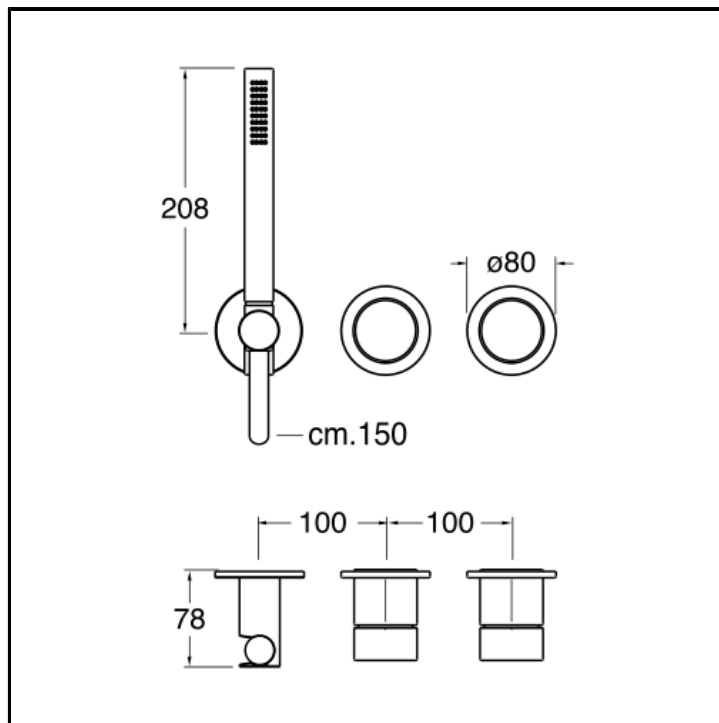

# CRISX602

■ CRISTINA  
RUBINETTERIE

Bath/shower mixer external parts for CRICS100 (right side) - CRICS101 (left side) with 2 outlet diverter, anti-lime hand shower, LONG LIFE flexible hose