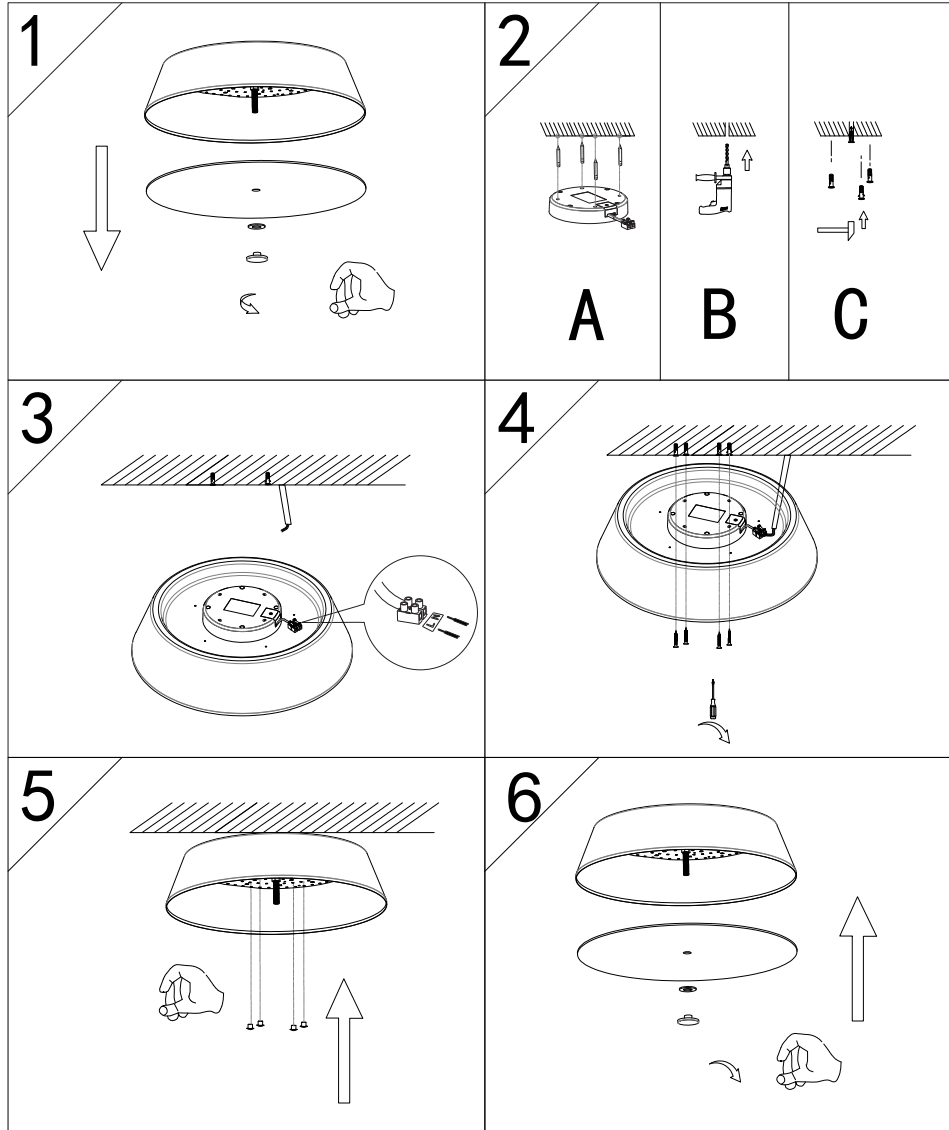

FREYA
TRADITION OF QUALITY

Instruction

FR10013CL-L24W

MAX 24W
2800 Lumen

Model: FR10013CL-L24W
Collection: LED Market

Ceiling Lamps