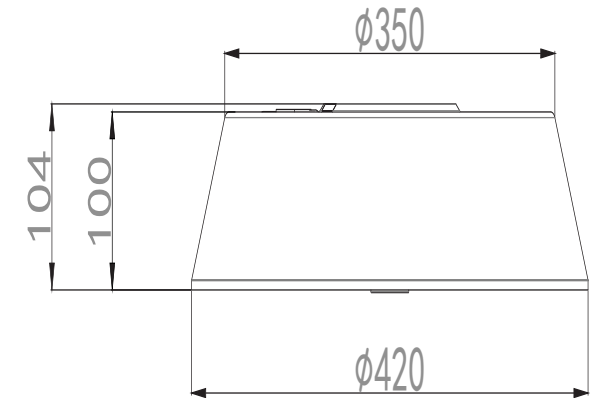

FREYA
TRADITION OF QUALITY

Instruction

FR10013CL-L24W

MAX 24W
2800 Lumen

Model: FR10013CL-L24W
Collection: LED Market

Ceiling Lamps