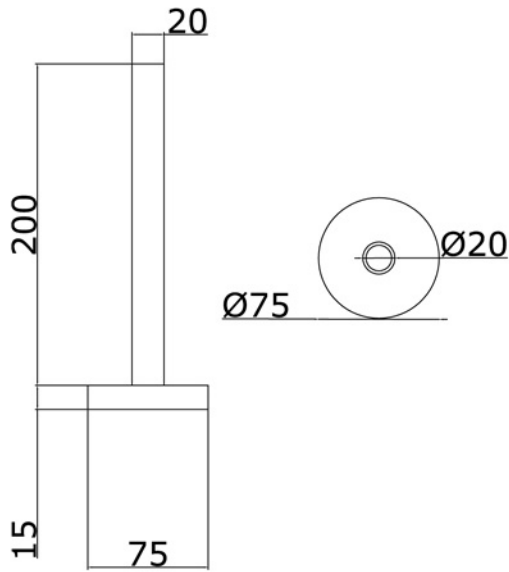

TOWELWARMER Collection	
Code	Description
9086-C 9087-I/N/O/OR 9087-B/ND/R	London 2 towel warmer 940x735 mm (1050 W - 904 Kcal/h t 50°) Chrome Incalux, Nickel, Dark Gold, Rose Gold Bronze, Dark Nickel, Copper

Verona - Italy
 tel. +39 045 8006917
 fax. +39 045 8020111
 gentry-home.com

TOWELWARMER Collection	
Code	Description
9127-C 9128-I/N/O/OR 9128-B/ND/R	Valves (pair) Chrome Incalux, Nickel, Dark Gold, Rose Gold Bronze, Dark Nickel, Copper Fittings available 12/14/16 copper 12/14/16 covered
9126	Electrical element complete with thermostatic control