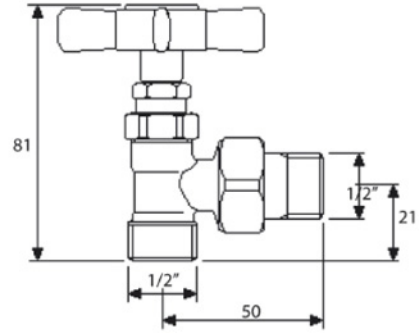

TOWELWARMER Collection	
Code	Description
9086-C 9087-I/N/O/OR 9087-B/ND/R	London 2 towel warmer 940x735 mm (1050 W - 904 Kcal/h t 50°) Chrome Incalux, Nickel, Dark Gold, Rose Gold Bronze, Dark Nickel, Copper

Verona - Italy
 tel. +39 045 8006917
 fax. +39 045 8020111
 gentry-home.com

TOWELWARMER Collection	
Code	Description
9127-C 9128-I/N/O/OR 9128-B/ND/R	Valves (pair) Chrome Incalux, Nickel, Dark Gold, Rose Gold Bronze, Dark Nickel, Copper Fittings available 12/14/16 copper 12/14/16 covered
9126	Electrical element complete with thermostatic control