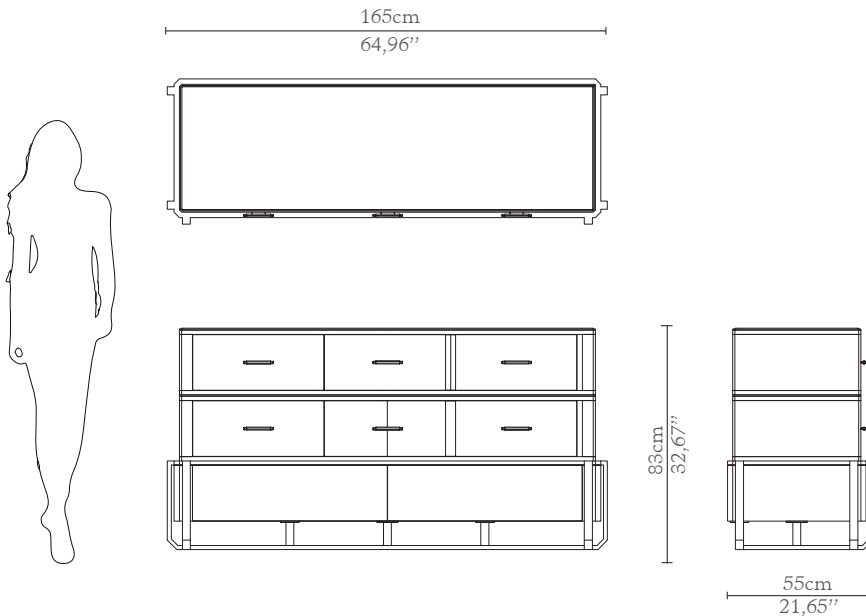

CABINETS & BOOKCASES

WALTZ | dresser

DIMENSIONS

Width: 165cm | 64,96''

Depth: 55cm | 21,65''

Height: 83cm | 32,67''

MATERIALS

Body: Brass, Wood, Glass & Leather

STANDARD FINISHES

Body: Polished brass, Black lacquer,
Walnut Root, Smoked Glass
& Black Leather

WEIGHT

Aprox: 170kg | 374,79lbs

PACKAGING

Volume: 1,3m³ | 45,91ft³

Weight: 180kg | 396,83lbs