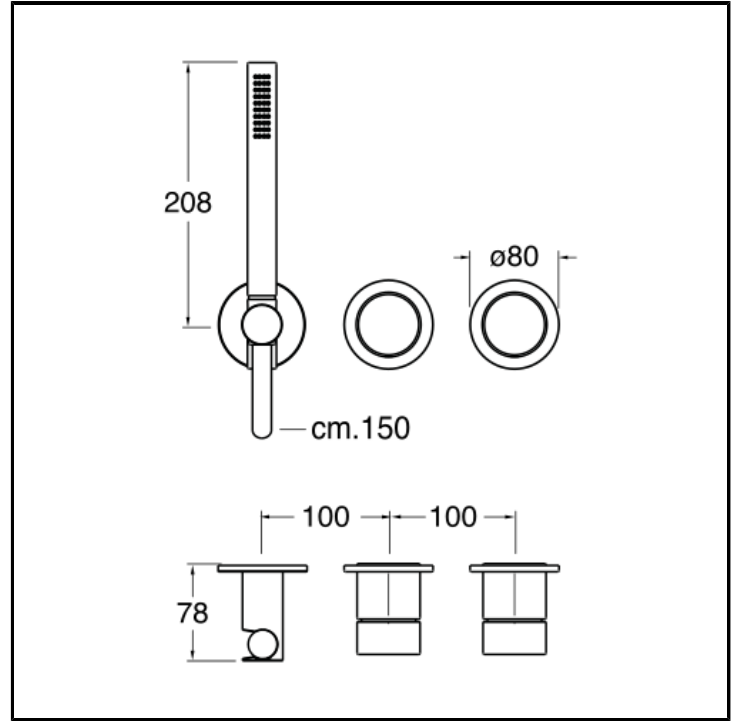

# CRISX603

■ CRISTINA  
RUBINETTERIE

Bath/shower mixer external parts for CRICS100 (right side) - CRICS101 (left side) with 3 outlet diverter, anti-lime hand shower, LONG LIFE flexible hose