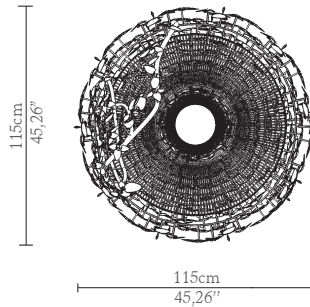

CABINETS & BOOKCASES

MCQUEEN II | chandelier

DIMENSIONS

Cord Height: Adjustable with
200cm | 78,74"

Height: 244cm | 96,06"

Diameter: 115cm | 45,26"

MATERIALS

Body: Brass & Swarovski Crystal

STANDARD FINISHES

Body: Gold plated & Ambar
Swarovski Crystal

WEIGHT

Aprox: 110kg | 242,51lbs

BULBS

47x g9 Halogen Bulbs (40W
max)*USA not included
Voltage: 220-240V

PACKAGING

Volume: 3,4m³ | 120,1 ft³
Weight: 120kg | 264,55lbs