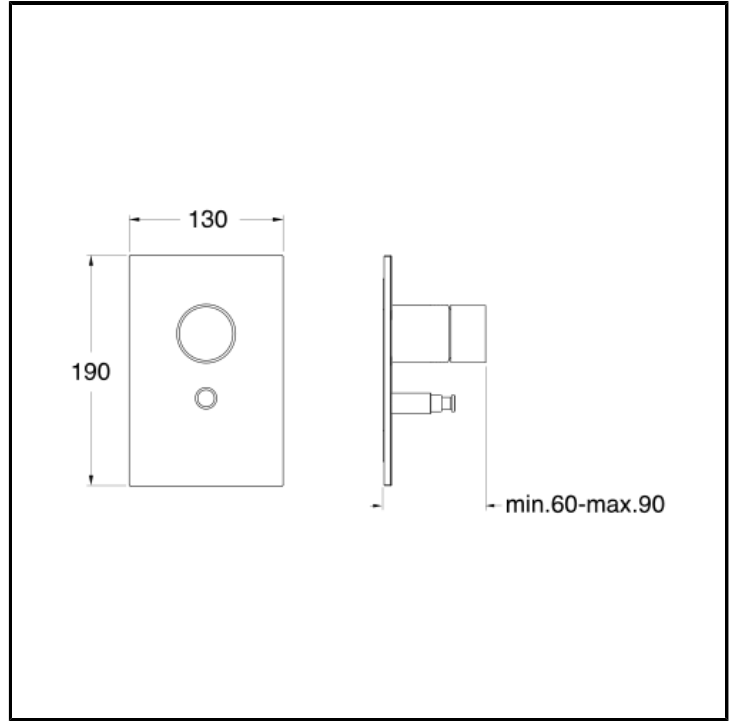

CRISX689

Bath/shower mixer external parts for CRICS535 with 2 outlet diverter

FINITURE

 Brushed stainless steel AISI

CHARACTERISTICS

-

COMMAND

- Monocontrol