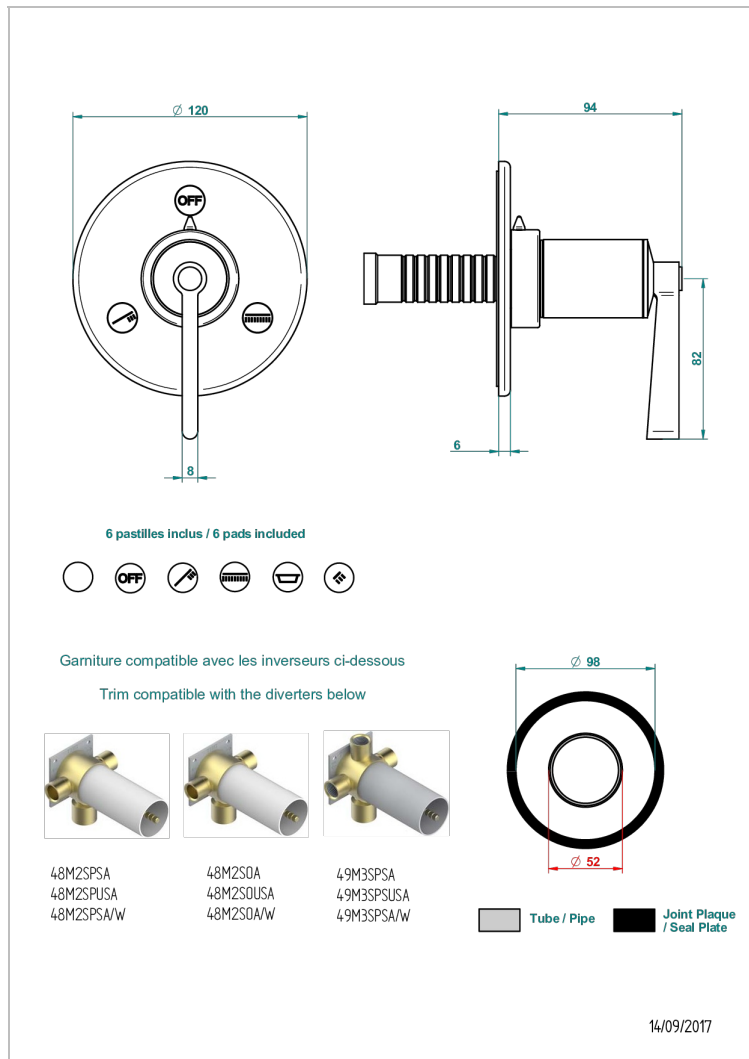

# FAUBOURG - ЧЕРНЫЙ ФАРФОР - С РУКОЯТКАМИ

G2M-48M2SB

Trim for wall mounted diverter, 2 ways - ref. 48M2 and 3 ways - ref. 49M3

## ХАРАКТЕРИСТИКИ

- Faubourg - чёрный фарфор - с рукоятками
- Trim for wall mounted diverter, 2 ways - ref. 48M2 and 3 ways - ref. 49M3

## СВЯЗАННЫЕ ТОВАРНЫЕ ПОЗИЦИИ

- Ref. G00-48M2SOA Wall mounted 3-way diverter with ceramic cartridge for concealed installation- 1 inlet 3/4" and 2 outlets 1/2" without stop position, without trim
- Ref. G00-48M2SPSA Wall mounted 3-way diverter with ceramic cartridge for concealed installation, 1 inlet 3/4" and 2 outlets 1/2" with stop position, without trim
- Ref. G00-49M3SPSA Wall mounted 4-way diverter with ceramic cartridge for concealed installation- 1 inlet 3/4" and 3 outlets 1/2" with stop position, without trim