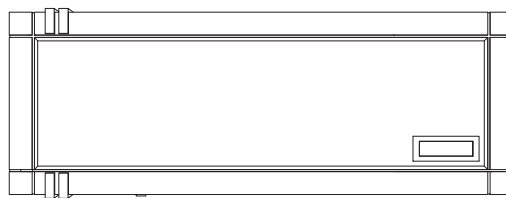

APOTHEOSIS | desk

75cm
29,52"

83cm
32,68"

220cm
86,61"

DIMENSIONS

Width: 220cm | 86,61"

Depth: 83cm | 32,68"

Height: 75cm | 29,52"

MATERIALS

Body: Brass, Wood & Leather

STANDARD FINISHES

Body: Polished brass, Black lacquer,
Walnut Root & Black Leather

WEIGHT

Aprox: 234kg | 515,88lbs

PACKAGING

Volume: 1,82m³ | 64,27ft³