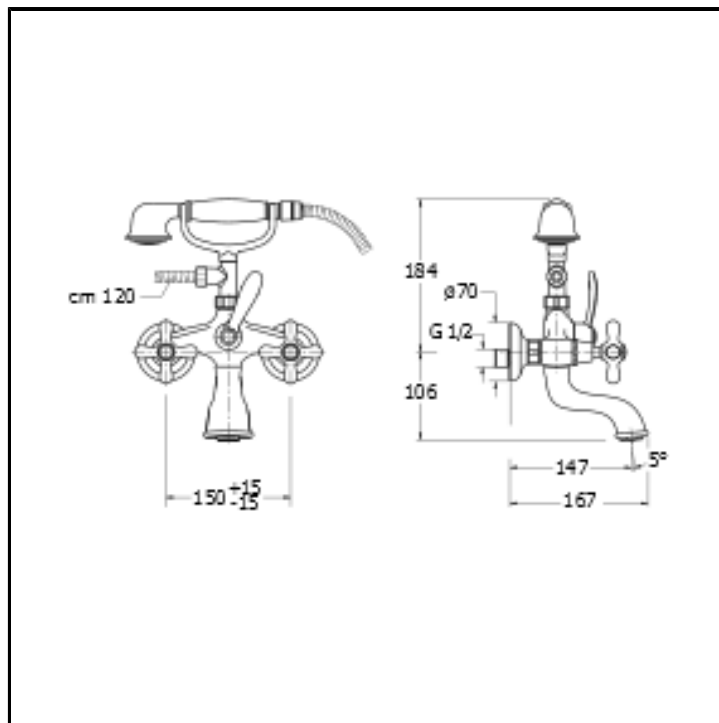

# CRIM100

External bath mixer with flexible hose and anti-lime hand shower