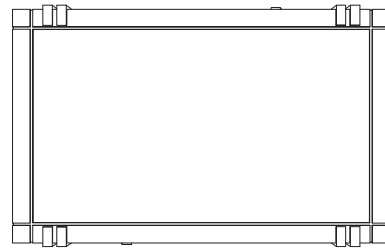

CABINETS & BOOKCASES

APOTHEOSIS | center table

35cm
13,78"

100cm
39,37"

160cm
62,99"

DIMENSIONS

Height: 35cm | 13,78"

Length: 160cm | 62,99"

Depth: 100cm | 39,37"

MATERIALS

Body: Brass, Wood & Marble

STANDARD FINISHES

Body: Polished brass, Black lacquer
& Emperador dark marble

WEIGHT

Aprox: 157kg | 346,13lbs

PACKAGING

Volume: 0,74m³ | 26,13ft³

Weight: 167kg | 368,17lbs