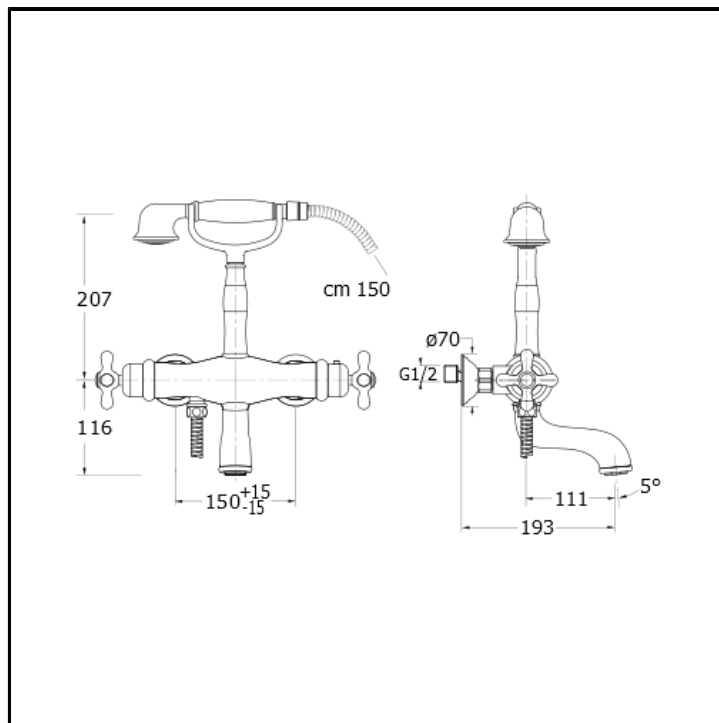

CRIM182

External thermostatic bath mixer with flexible hose and anti-lime hand shower

FINITURE

 Chrome

CHARACTERISTICS

-

FEATURES FROM TECHNOLOGIES

-
-