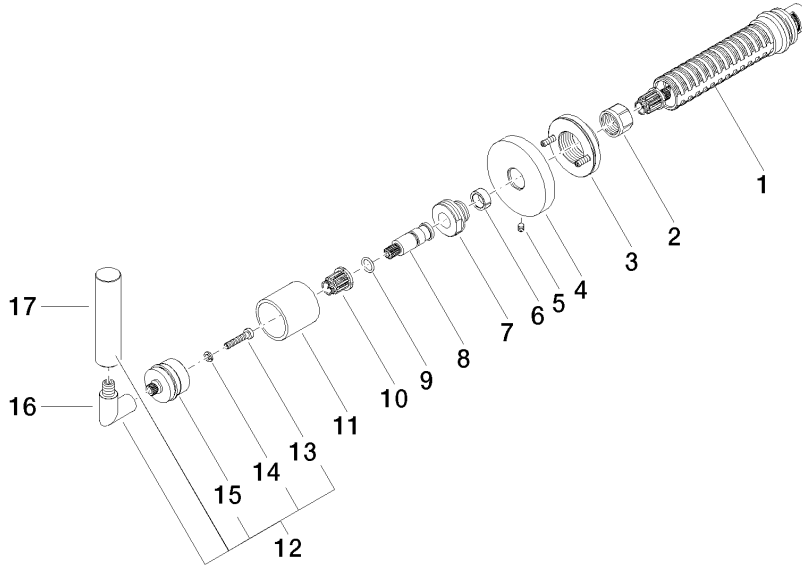

**TARA Wall valve clockwise closing 3/4" - Dark Chrome**

TARA

36 608 882

- rosette Ø 55 mm
- head part with cut-to-length spindle and sleeve
- WRAS 2010066

	Dark Chrome	36 608 882-19
	Chrome	36 608 882-00
	Brushed Platinum	36 608 882-06
	Platinum	36 608 882-08
	Brushed Durabross (23kt Gold)	36 608 882-28
	Matte Black	36 608 882-33
	Brushed Bronze	36 608 882-42
	Brushed Champagne (22kt Gold)	36 608 882-46
	Champagne (22kt Gold)	36 608 882-47
	Brushed Chrome	36 608 882-93
	Brushed Dark Platinum	36 608 882-99

**Required miscellaneous**

**Wall valve 3/4" -** 35 608 970 90

- max. recess depth 145 mm
- min. recess depth 85 mm

36 608 882

mm [inches]

Codes & Standards

Scottish Water  
Byelaws

UK Water Supply  
Regulations

## Spare parts list