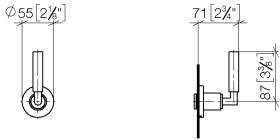

**TARA Wall valve clockwise closing 3/4" - Dark Chrome**

TARA

36 608 882

- rosette Ø 55 mm
- head part with cut-to-length spindle and sleeve
- WRAS 2010066

	Dark Chrome	36 608 882-19
	Chrome	36 608 882-00
	Brushed Platinum	36 608 882-06
	Platinum	36 608 882-08
	Brushed Durabross (23kt Gold)	36 608 882-28
	Matte Black	36 608 882-33
	Brushed Bronze	36 608 882-42
	Brushed Champagne (22kt Gold)	36 608 882-46
	Champagne (22kt Gold)	36 608 882-47
	Brushed Chrome	36 608 882-93
	Brushed Dark Platinum	36 608 882-99

**Required miscellaneous**

**Wall valve 3/4" -** 35 608 970 90

- max. recess depth 145 mm
- min. recess depth 85 mm

36 608 882

mm [inches]

Codes & Standards

Scottish Water  
Byelaws

UK Water Supply  
Regulations