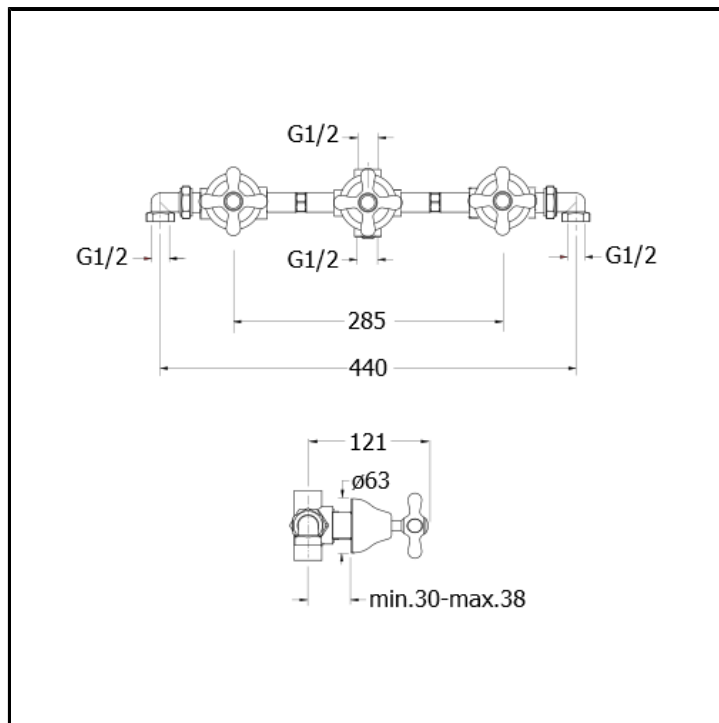

# CRIM114

Complete 3 hole concealed bath/shower mixer with 2 outlets diverter