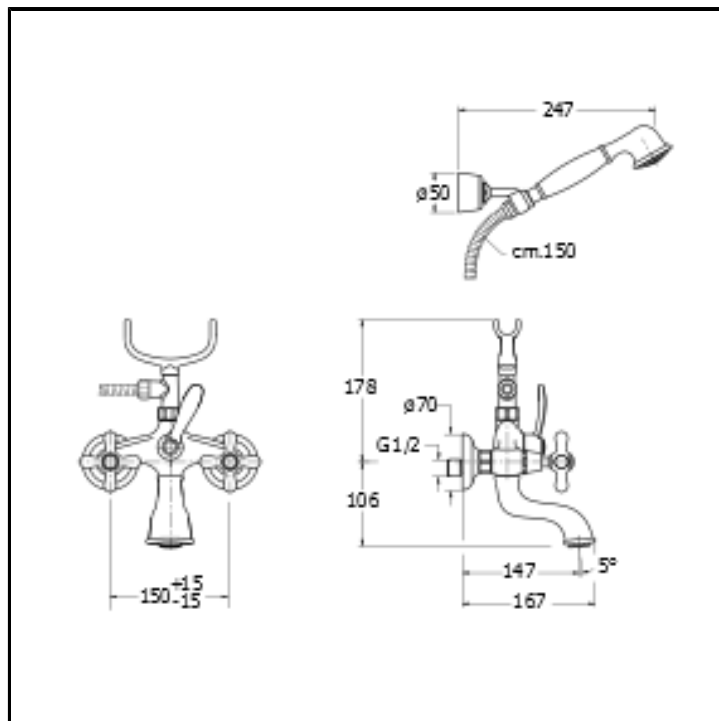

CRIM101

External bath mixer with flexible hose and adjustable anti-lime hand shower

FINITURE

- White matt
- Chrome
- Brushed black chrome
- Brushed metallic
- Black matt
- Yellow gold oro
- PVD brushed rose gold
- Brushed old brass