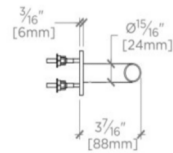

DECIBEL

Decibel 18" Single Metal Towel Bar

DBTB18

SHOWN IN DECIBEL 18" SINGLE METAL TOWEL BAR | DBTB18

TECHNICAL DETAILS

Escutcheon Primary Material: Brass
Depth / Width: 3 7/16"
Height: 2 1/4"
Length: 20 1/4"
Primary Material: Brass

DECIBEL

DBTB18

Decibel 18" Single Metal Towel Bar

TOP VIEW

SCALE: 1/2"=1'-0"

ISO VIEW

SCALE: 1/2"=1'-0"

FRONT VIEW

SCALE: 1/2"=1'-0"

SIDE VIEW

SCALE: 1/2"=1'-0"