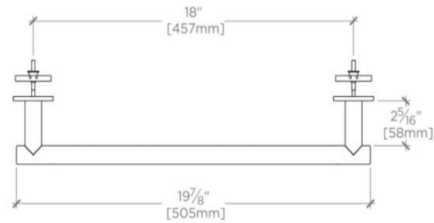

DECIBEL

Decibel 18" Single Metal Towel Bar

DBTB18

SHOWN IN DECIBEL 18" SINGLE METAL TOWEL BAR | DBTB18

TECHNICAL DETAILS

Escutcheon Primary Material: Brass
Depth / Width: 3 7/16"
Height: 2 1/4"
Length: 20 1/4"
Primary Material: Brass

DECIBEL

DBTB18

Decibel 18" Single Metal Towel Bar

TOP VIEW

SCALE: 1/2"=1'-0"

ISO VIEW

SCALE: 1/2"=1'-0"

FRONT VIEW

SCALE: 1/2"=1'-0"

SIDE VIEW

SCALE: 1/2"=1'-0"