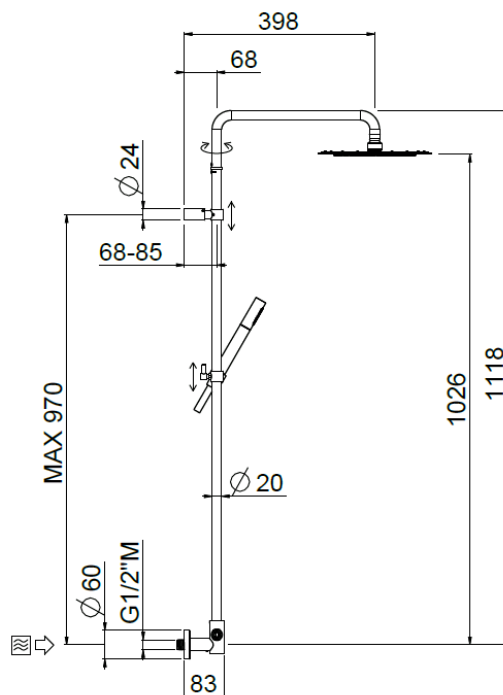

Bridge turning shower column

Bridge turning shower column, MySlim inspectable shower head
31695/ID-CR

TECHNICAL INFORMATION

Bridge turning shower column Ø 20 with adjustable mounting with articulated shower holder, built-in holder, adjustable upper holder and diverter. Non-liming inspectable round ultra-thin shower head Ø300 in chromed stainless steel. ABS non-liming inspectable one jet round shower. PVC smooth double anti-torsion flexible hose cm 150. CHROME

ecologic

adjustable column

inspectable round

TECHNICAL DRAWING

FINISHINGS