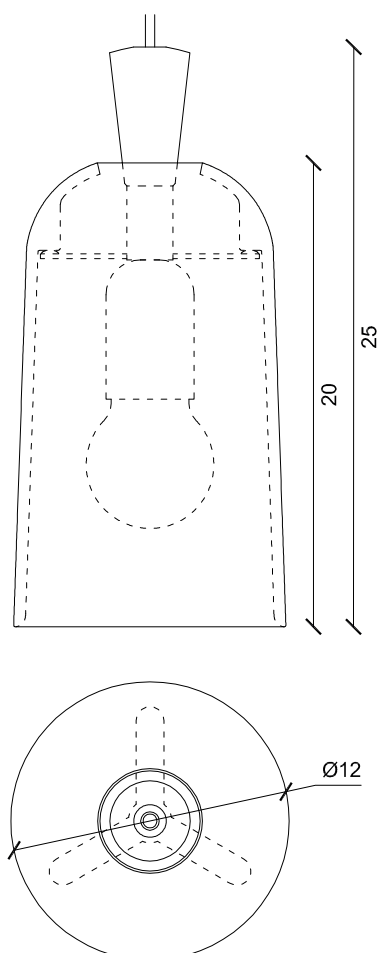

FUSE SMALL

EXFUSEP/CO-EXFUSEP/GR-EXFUSEP/BI-EXFUSEPAR/CO-EXFUSEPAR/GR-EXFUSEPAR/BI

DESIGN BY

Note Design Studio

DESCRIPTION

Pendant light
useful info :
LED E27 max 5 W
energy saving bulb E27 max9-13 W
incandescent light E27 max40w
STANDARD CABLE: 2 m

MODULE DIMENSION

cm Ø12xH25

MATERIAL

Materials: ceramic, ash wood

COLORS

- coral with gray cable
- gray with gray cable
- white with gray cable
- coral with orange cable
- gray with orange cable
- white with orange cable