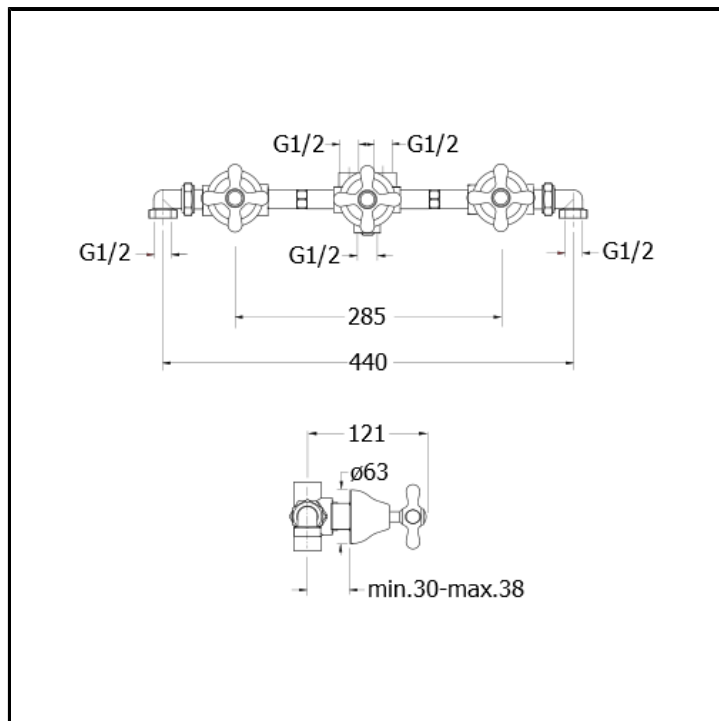

# CRIM115

Complete 3 hole concealed bath/shower mixer with 3 outlets diverter