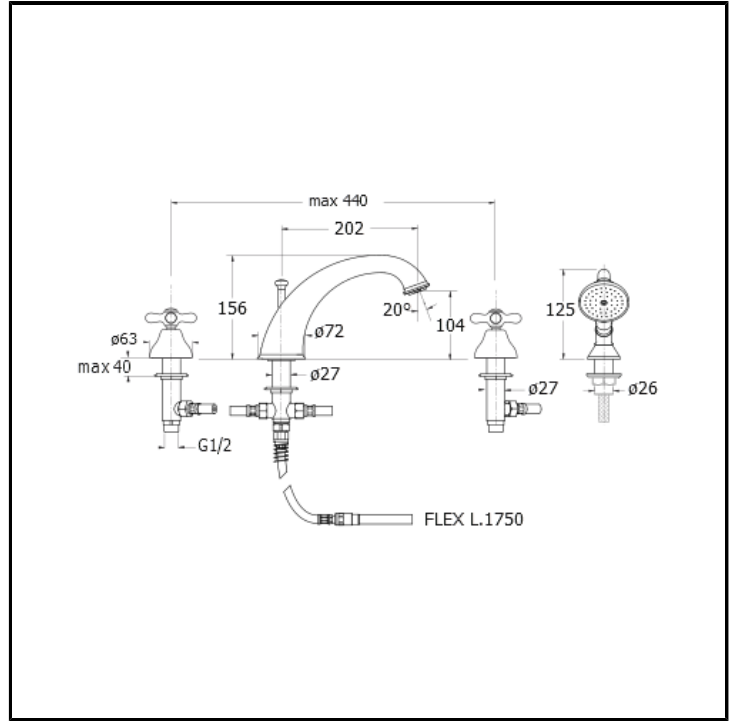

4 hole deck mounted bath mixer with diverter, spout and pull-out anti-lime hand shower

FINITURE

- White matt
- Chrome
- Brushed black chrome
- Brushed metallic
- Black matt
- Yellow gold oro
- PVD brushed rose gold
- Brushed old brass

CHARACTERISTICS

-

FEATURES FROM TECHNOLOGIES

-
-

COMMAND

- Bicomando

INSTALLATION

- Tub edge