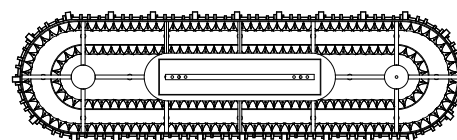

LUXXU

MODERN DESIGN & LIVING

LIGHTING UPHOLSTERY TABLES CONSOLES SIDEBOARDS MIRRORS CABINETS & BOOLCASES

EMPIRE SNOOKER | suspension

54 cm
21,26"

49 cm
19,29"

Ø 171 cm
67,32"

DIMENSIONS

Cord Height: Adjustable
with 200cm | 78,74"

Height: 54 cm | 21,26"
Length: 171cm | 67,32"
Depth: 49cm | 19,29"

MATERIALS

Body: Brass & Crystal

STANDARD FINISHES

Body: Gold Plated & Clear Cristal

WEIGHT

Aprox: 80 kg | 176 lbs

BULBS

18 x g9 Halogen Bulbs (40W max)
*USA not included
Voltage: 220-240V

PACKAGING

Volume: 0,74 m³ | 26,13 ft³
Weight: 85kg | 187,4 lbs