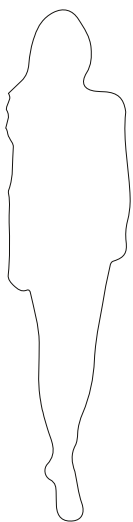

LUXXU

MODERN DESIGN & LIVING

LIGHTING UPHOLSTERY TABLES CONSOLES SIDEBOARDS MIRRORS CABINETS & BOOLCASES

EMPIRE SNOOKER | suspension

54 cm
21,26"

49 cm
19,29"

Ø 171 cm
67,32"

DIMENSIONS

Cord Height: Adjustable
with 200cm | 78,74"

Height: 54 cm | 21,26"
Length: 171cm | 67,32"
Depth: 49cm | 19,29"

MATERIALS

Body: Brass & Crystal

STANDARD FINISHES

Body: Gold Plated & Clear Cristal

WEIGHT

Aprox: 80 kg | 176 lbs