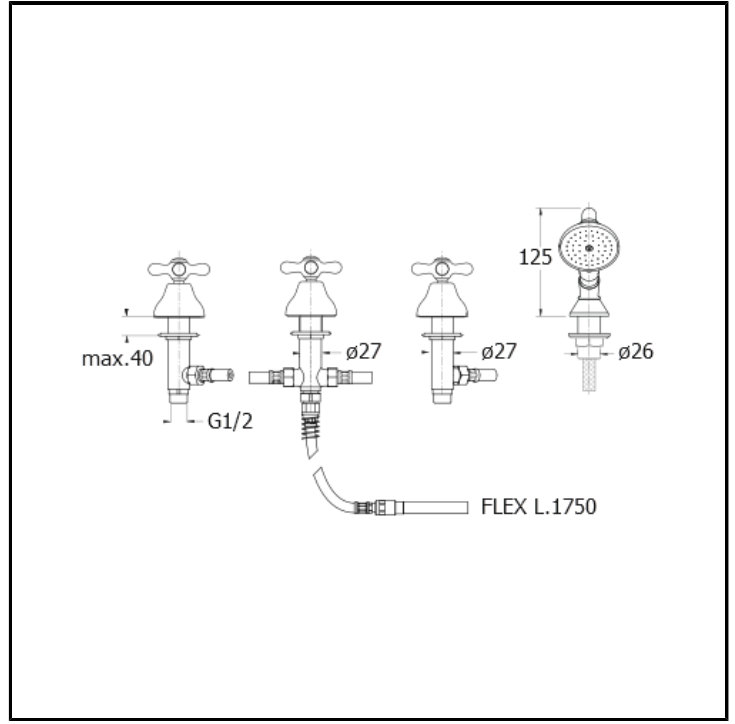

4 hole deck mounted bath mixer with pull-out anti-lime hand shower and 2 outlets diverter

## INSTALLATION

- Tub edge