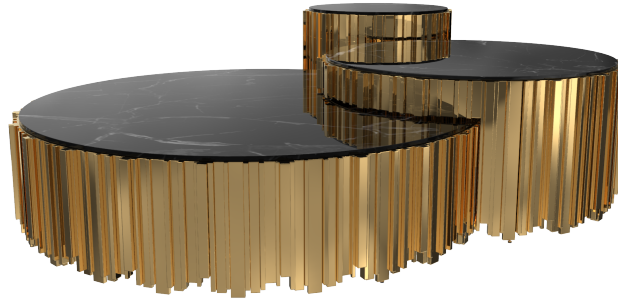

# LUX XU

MODERN DESIGN & LIVING

LIGHTING UPHOLSTERY TABLES CONSOLES SIDEBOARDS MIRRORS CABINETS & BOOCASES

EMPIRE SET II | center table