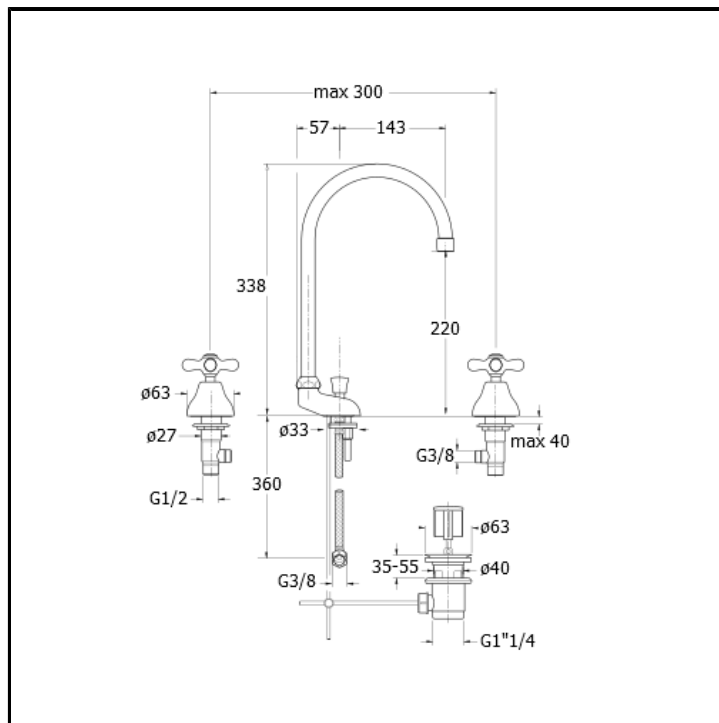

CRIM206

3 hole basin mixer REGULAR with 1"1/4 pop up waste

FINITURE

- White matt
- Chrome
- Brushed black chrome
- Brushed metallic
- Black matt
- Yellow gold oro
- PVD brushed rose gold
- Brushed old brass