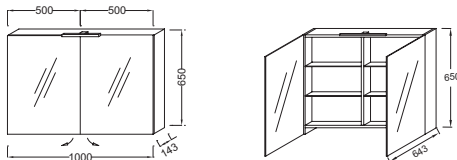

EB797

Collection: NO COLLECTION

Finish*:

Main features:

Features

- **DIMENSIONS:** 100 x 14.30 x 65 cm
- **MATERIAL:** Lacquer or melamine
- **STORAGE:** 2 double mirrored doors
- **STORAGE TYPE:** Door
- **INSIDE FINISH:** Grey or basalt
- **LACQUER FINISH:** Grey interior
- **WEIGHT:** 20 kg
- **INSTALLATION TYPE:** Wall-mount
- **POWER:** 230V, 3.5W, class II, IP 44
- **ELECTRICAL OUTLET:** Yes
- **RECOMMENDED BRASSWARE:** Stance brassware - elegance and lightness
- **MELAMINE FINISH:** Interior same as sides

Consumer benefits

- **OPTIMIZED STORAGE:** 2 mirrored doors, double-sided mirror, 2 glass shelves per compartment
- **PRACTICAL:** LED lighting and magnet close
- **CLEVER:** Electric socket and centered touchless sensor activated lighting

Optional products

- Ensembles plans-vasques et meubles 100 cm

Technical drawing

Product Specification: Mirrored cabinet 100 cm, LED lighting. EB797. Collection: NO COLLECTION. DIMENSIONS: 100 x 14.30 x 65 cm. WEIGHT: 20 kg. MATERIAL: Lacquer or melamine. INSTALLATION TYPE: Wall-mount. STORAGE: 2 double mirrored doors. POWER: 230V, 3.5W, class II, IP 44. STORAGE TYPE: Door. ELECTRICAL OUTLET: Yes. INSIDE FINISH: Grey or basalt. RECOMMENDED BRASSWARE: Stance brassware - elegance and lightness. LACQUER FINISH: Grey interior. MELAMINE FINISH: Interior same as sides.