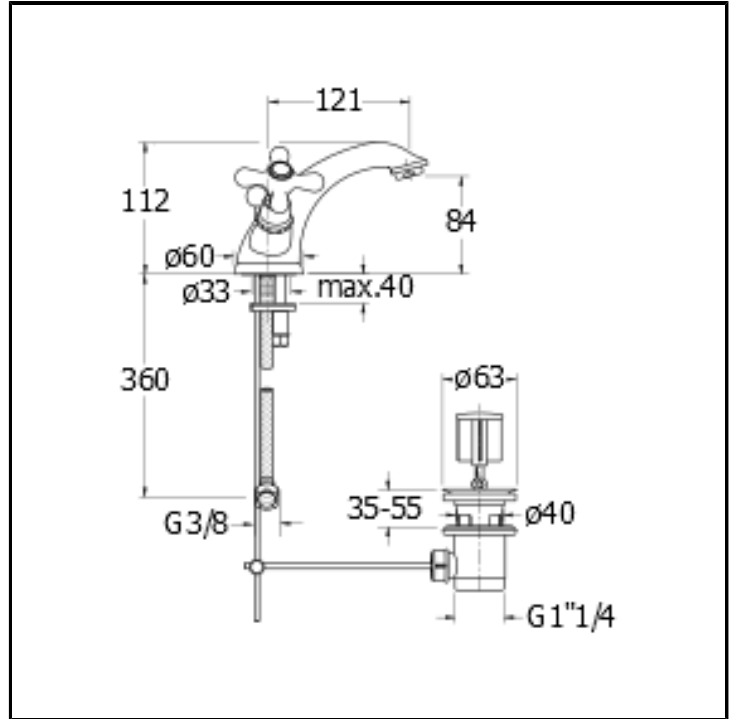

CRIM211

■ CRISTINA
RUBINETTERIE

Basin mixer REGULAR with 1"1/4 pop up waste

FINITURE

- White matt
- Chrome
- Brushed black chrome
- Brushed metallic
- Black matt
- Yellow gold oro
- PVD brushed rose gold
- Brushed old brass

FEATURES (MODEL NAME SIDE)

- Regular

FEATURES FROM TECHNOLOGIES

-
-
-

COMMAND

- Bicomando

INSTALLATION

- Top