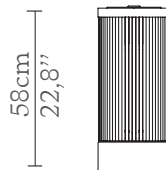

CABINETS & BOOKCASES

PHARO II | table lamp

24cm
9,5"

DIMENSIONS

Height: 58cm | 22,8"

Diameter: 24cm | 9,5"

MATERIALS

Body: Brass, Marble & Crystal
Glass

STANDARD FINISHES

Body: Gold plated, Polished
Emperador Marble & Crystal

WEIGHT

Aprox: 20kg | 44,1lbs

BULBS

6x g9 Halogen Bulbs (40W
max)*USA not included

Voltage: 220-240V

PACKAGING

Volume: 0,03m³ | 1,06ft³

Weight: 25kg | 55,1lbs