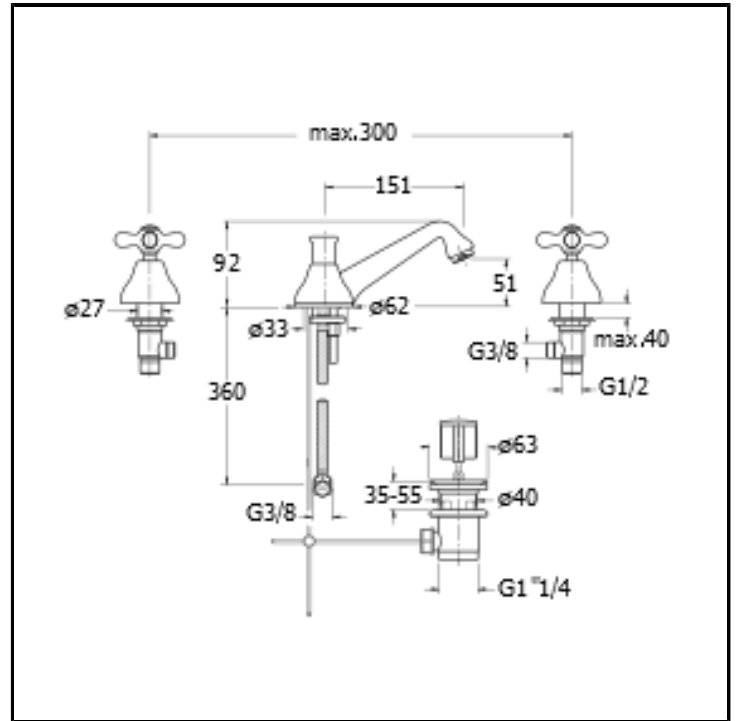

CRIM201

3 hole basin mixer REGULAR with 1"1/4 pop up waste

FINITURE

- White matt
- Chrome
- Brushed black chrome
- Brushed metallic
- Black matt
- Yellow gold oro
- PVD brushed rose gold
- Brushed old brass