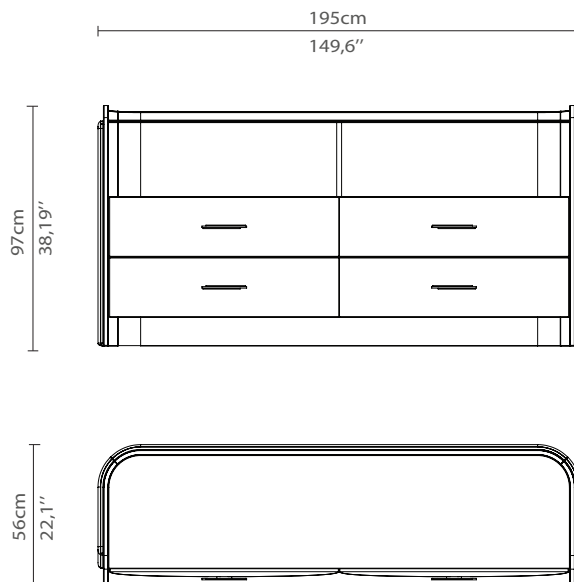

## DIMENSIONS

Height: 97cm | 38,19"  
Length: 195cm | 149,6"  
Depth: 56cm | 22,1"

## WEIGHT

Aprox: 80kg  176,37lbs

## PACKAGING

Volume: 1,06m<sup>3</sup>  37,43ft<sup>3</sup>  
Weight: 90kg | 198,42lb