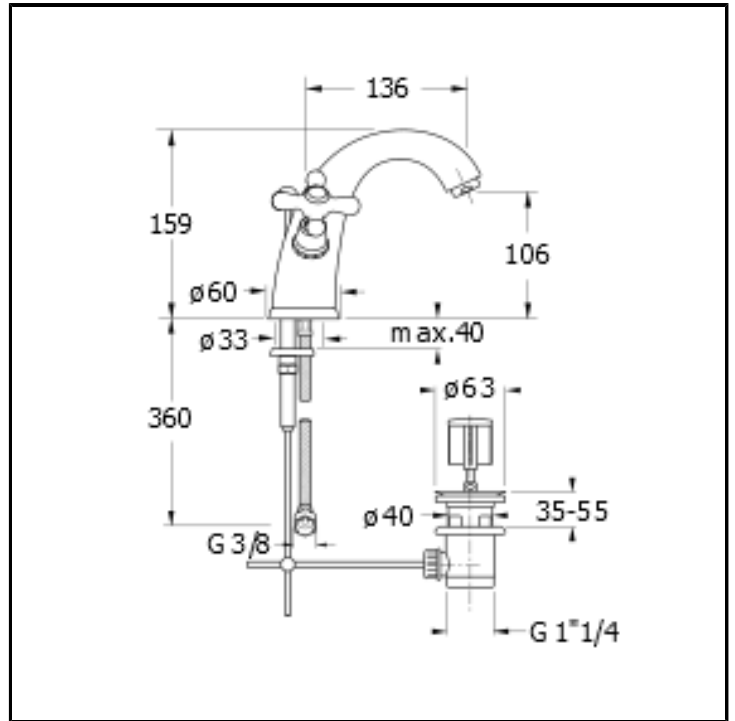

CRIM212

CRISTINA
RUBINETTERIE

Basin mixer LARGE with 1"1/4 pop up waste

FINITURE

- White matt
- Chrome
- Brushed black chrome
- Brushed metallic
- Black matt
- Yellow gold oro
- PVD brushed rose gold
- Brushed old brass