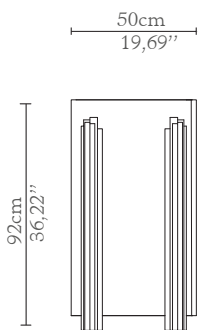

## DIMENSIONS

Width: 210cm | 82,68"

Depth: 50cm | 19,69"

Height: 92cm | 36,22"

## WEIGHT

Aprox: 259kg | 571,00lbs

## PACKAGING

Volume: 1,35m<sup>3</sup> | 47,7ft<sup>3</sup>

Weight: 269kg | 593,04lbs