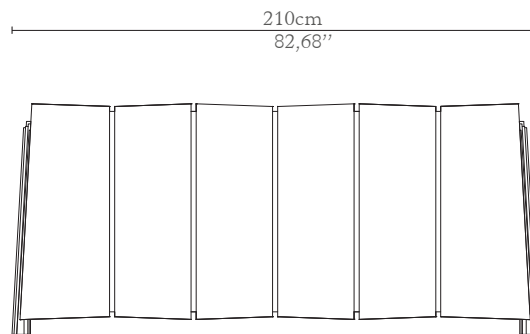

## DIMENSIONS

Width: 210cm | 82,68"

Depth: 50cm | 19,69"

Height: 92cm | 36,22"

## WEIGHT

Aprox: 259kg | 571,00lbs

## PACKAGING

Volume: 1,35m<sup>3</sup> | 47,7ft<sup>3</sup>

Weight: 269kg | 593,04lbs