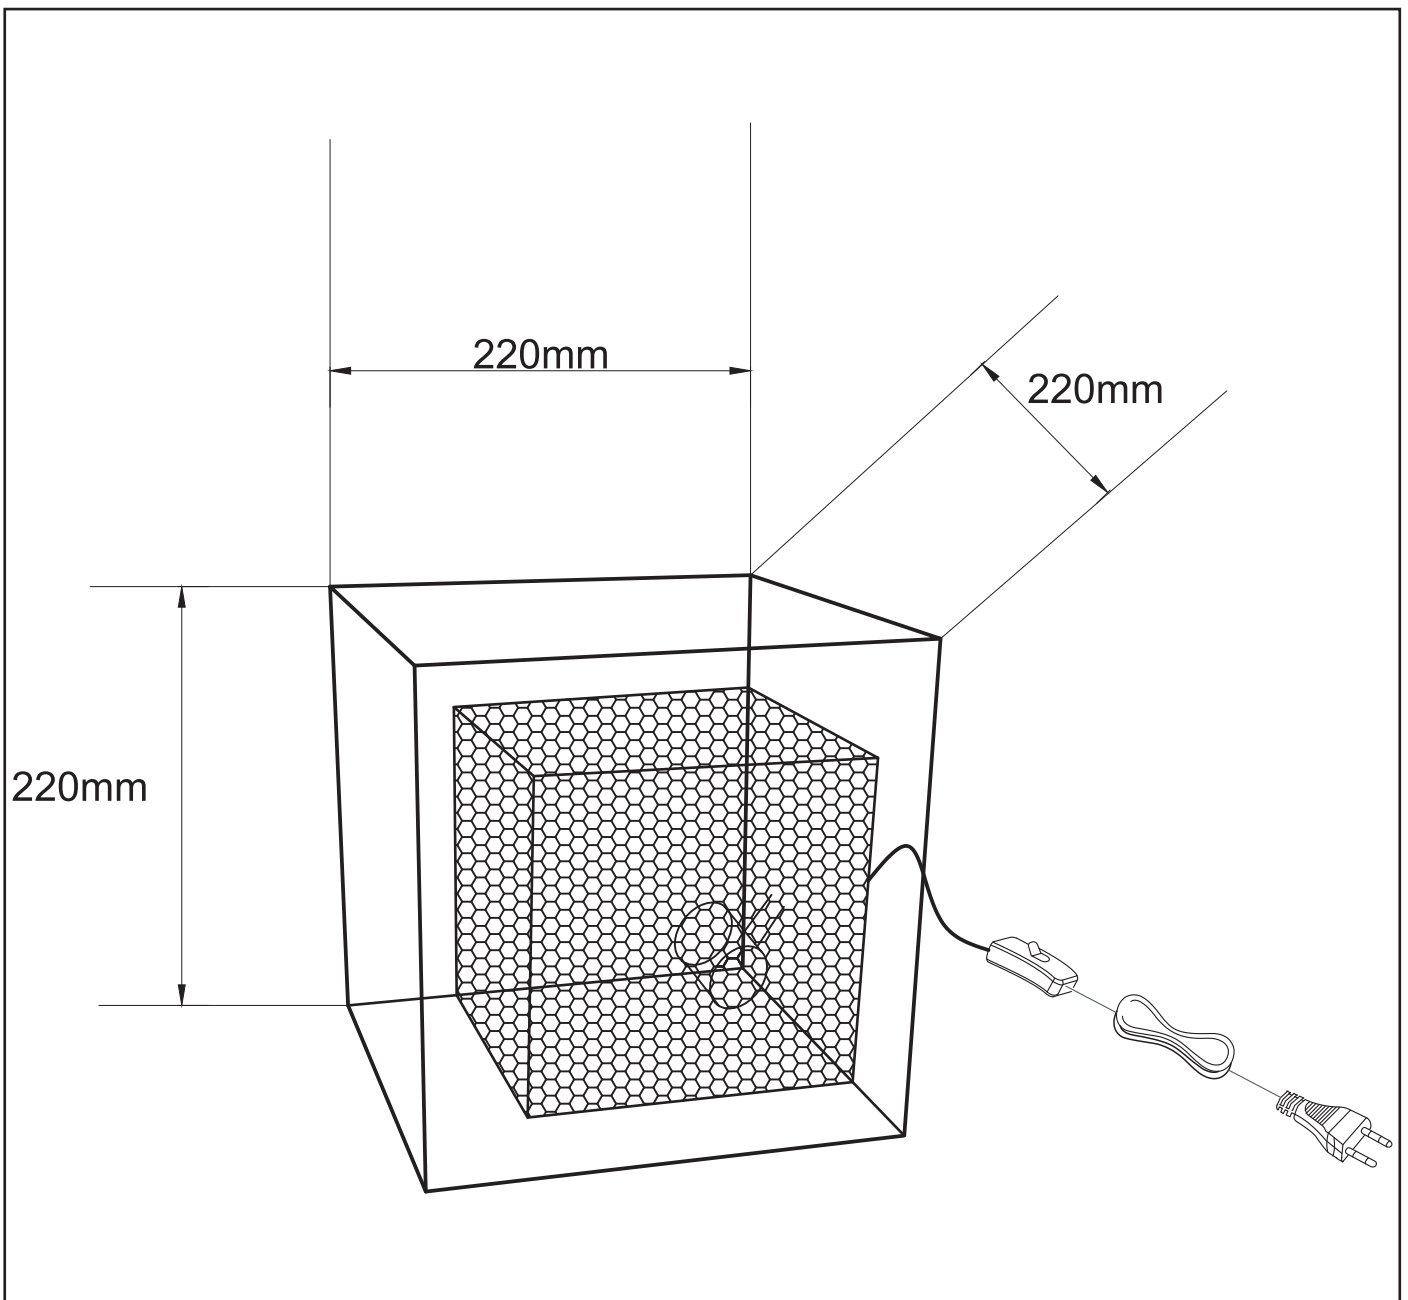

RECOMMENDED LUCIDE  
LIGHT SOURCE

49042/05/62

Light source dimmable : Yes

Light source incl. : No

General

Dimensions LxWxH : 22cm x 22cm x 22cm  
Heigth minimum : 22cm  
Heigth maximum : 22cm  
Dimensions shade LxWxH : 22cm x 22cm x 22cm  
Main material : Metal  
Ceiling rose material : -  
Color : gold  
Style : Modern  
Shape : Square  
Weight : 0.92 kg  
Warranty : 2 years

Product specifications

Dimmable : No  
Light direction : Around  
Adjustable in height : -  
(Before Installation)  
Directional : Not Directional  
Cable : Yes, Cable On Product  
Cable length : 150 cm  
Sensor : Without Sensor  
Control : Light Switch Control  
IP-Class : 20  
Electric class : 2  
Light source including ? : No  
Lamp socket : E27  
Light source number : 1  
Power requirements : 220-240V~50Hz  
Bulb type & maximum wattage : E27-max.40W

# MORRIS

item number : 78591/01/02

EAN code : 5411212782656

For more specifications, dimensions please visit

[www.lucide.com](http://www.lucide.com)