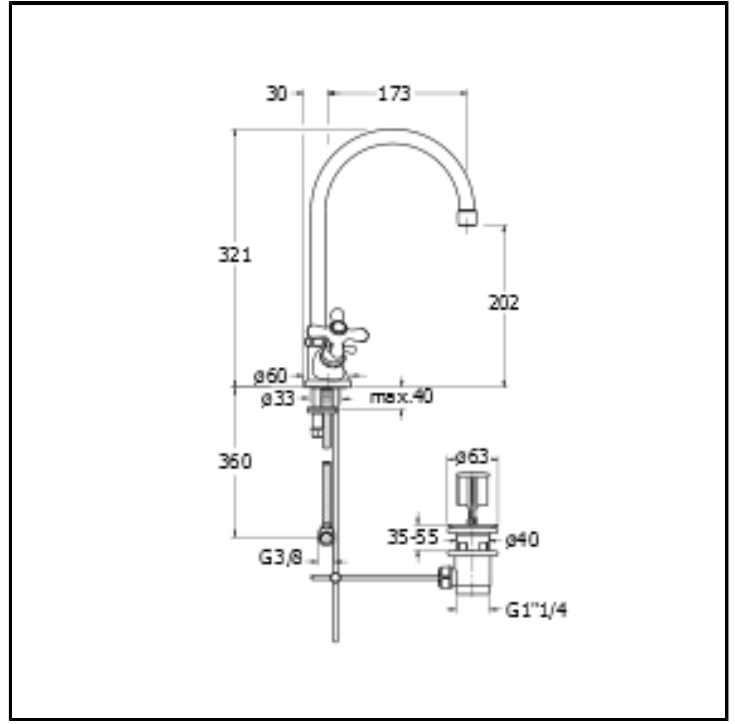

# CRIM217

Basin mixer REGULAR with 1"1/4 pop up waste

## FEATURES (MODEL NAME SIDE)

- Regular