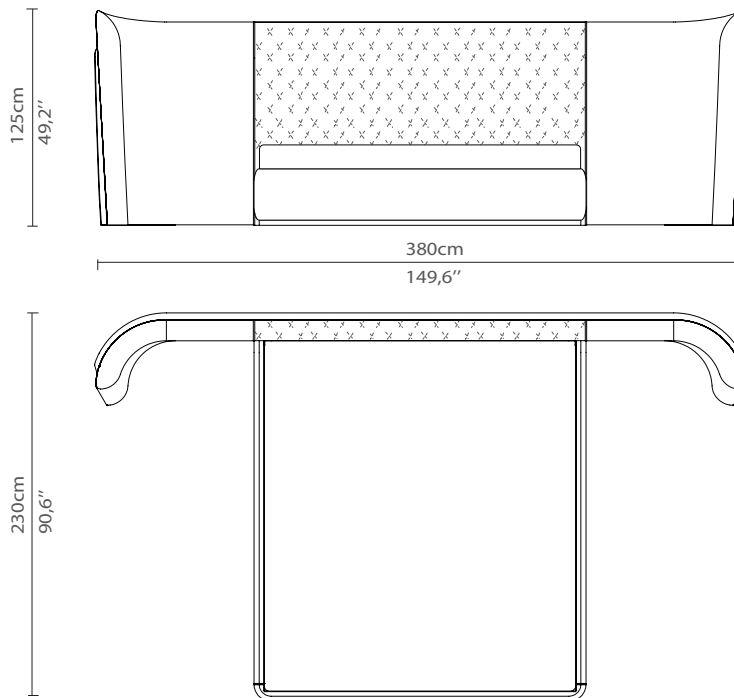

## DIMENSIONS

Height: 125cm | 49,2"  
Length: 380cm | 149,6"  
Depth: 230cm | 90,6"

## WEIGHT

Aprox: 120kg | 264,55lbs

## PACKAGING

Volume: 3,72m<sup>3</sup> | 131,37ft<sup>3</sup>  
Weight: 130kg | 286,60lb